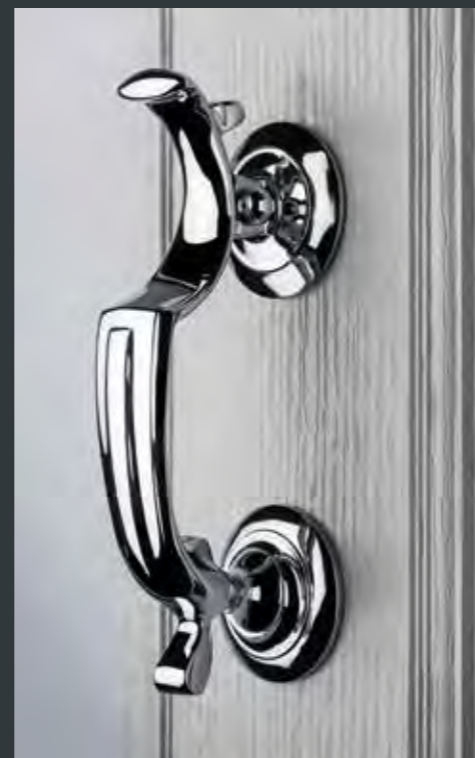

## Heritage Door Furniture

Our Heritage range has been designed with curved corners on the handle and letter plate to suit a more traditional style.

Heritage Door Furniture is available in 2 colours: Chrome & Satin Silver

Bull Ring Knocker  
Shown in Satin Silver

Doctors Knocker only available in Chrome as shown

The Doctors Knocker has a 1 year guarantee

Heritage Door Handle  
Shown in Chrome

Door Pull  
Shown in Satin Silver