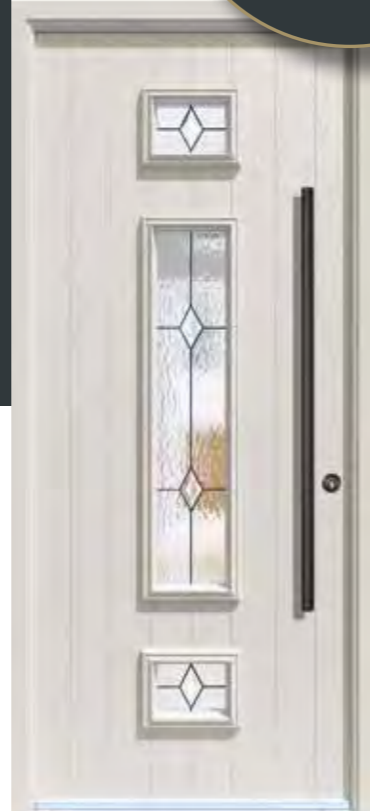

Campden RES33