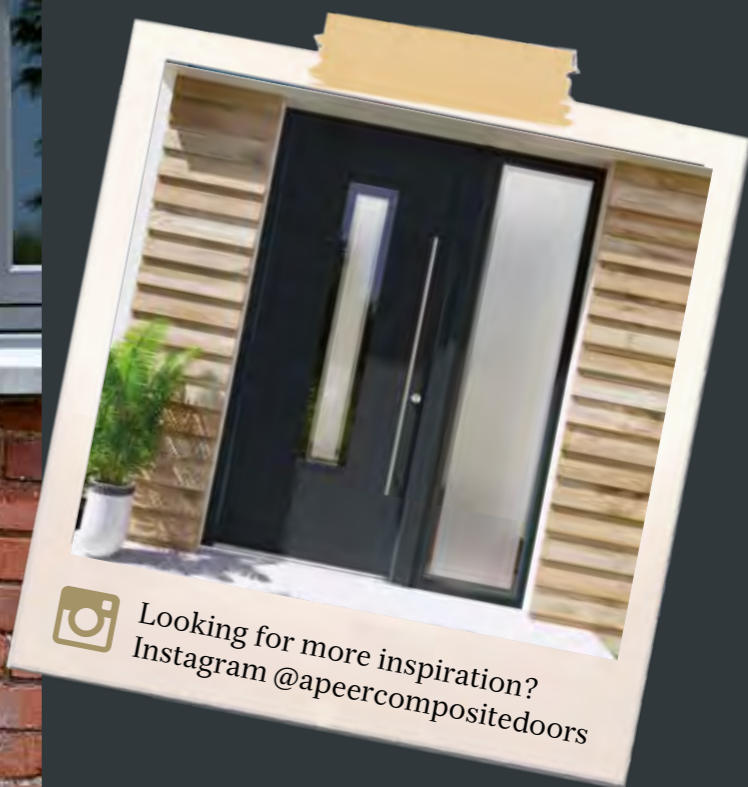

Looking for more inspiration?
Instagram @apeercompositedoors

Door: Heart Concept shown in Clay
Windows: R9 in Corse Lawn